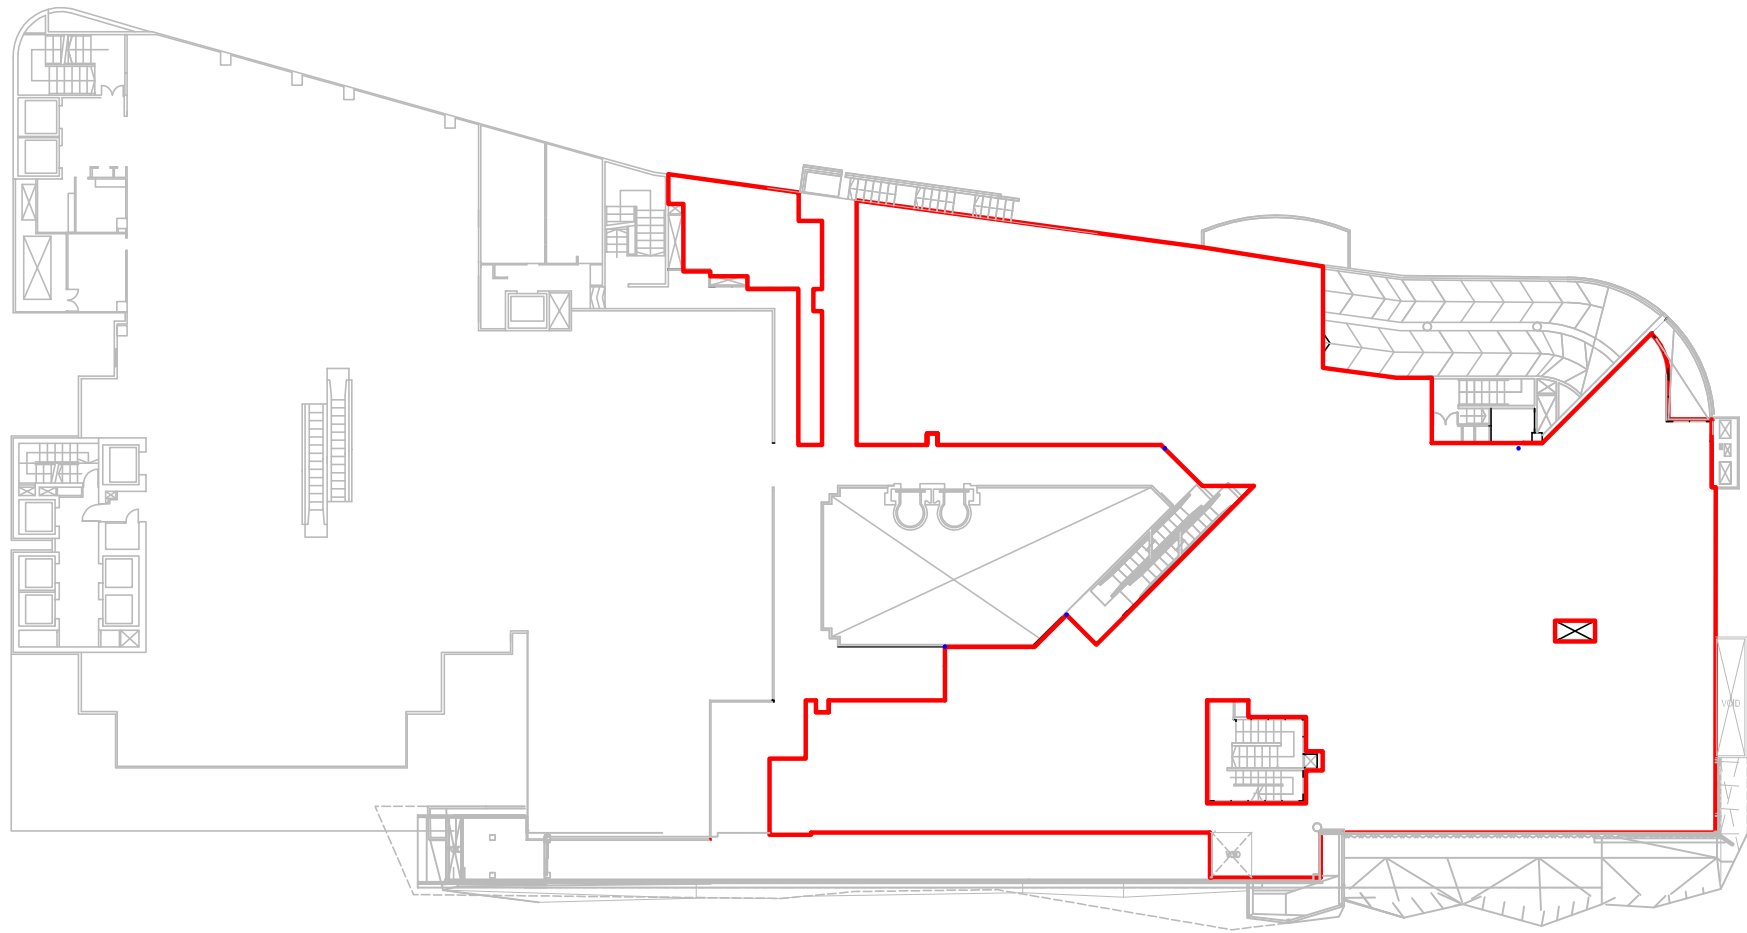

LINK TO
Ngee ANN CITY

LINK TO
MRT

BASEMENT PLAN
WISMA ATRIA

LEGEND

STRATA AREA

1ST STOREY PLAN
WISMA ATRIA

LEGEND

STRATA AREA

2ND STOREY PLAN
WISMA ATRIA

LEGEND

 STRATA AREA

**3RD STOREY PLAN
WISMA ATRIA**

LEGEND

STRATA AREA

4TH STOREY PLAN
WISMA ATRIA

LEGEND

STRATA AREA

10TH, 11TH, 13TH TO 16TH STOREY PLAN
WISMA ATRIA

17TH TO 18TH STOREY PLAN
WISMA ATRIA

19TH, 20TH, 22ND STOREY PLAN
WISMA ATRIA

21ST STOREY PLAN
WISMA ATRIA