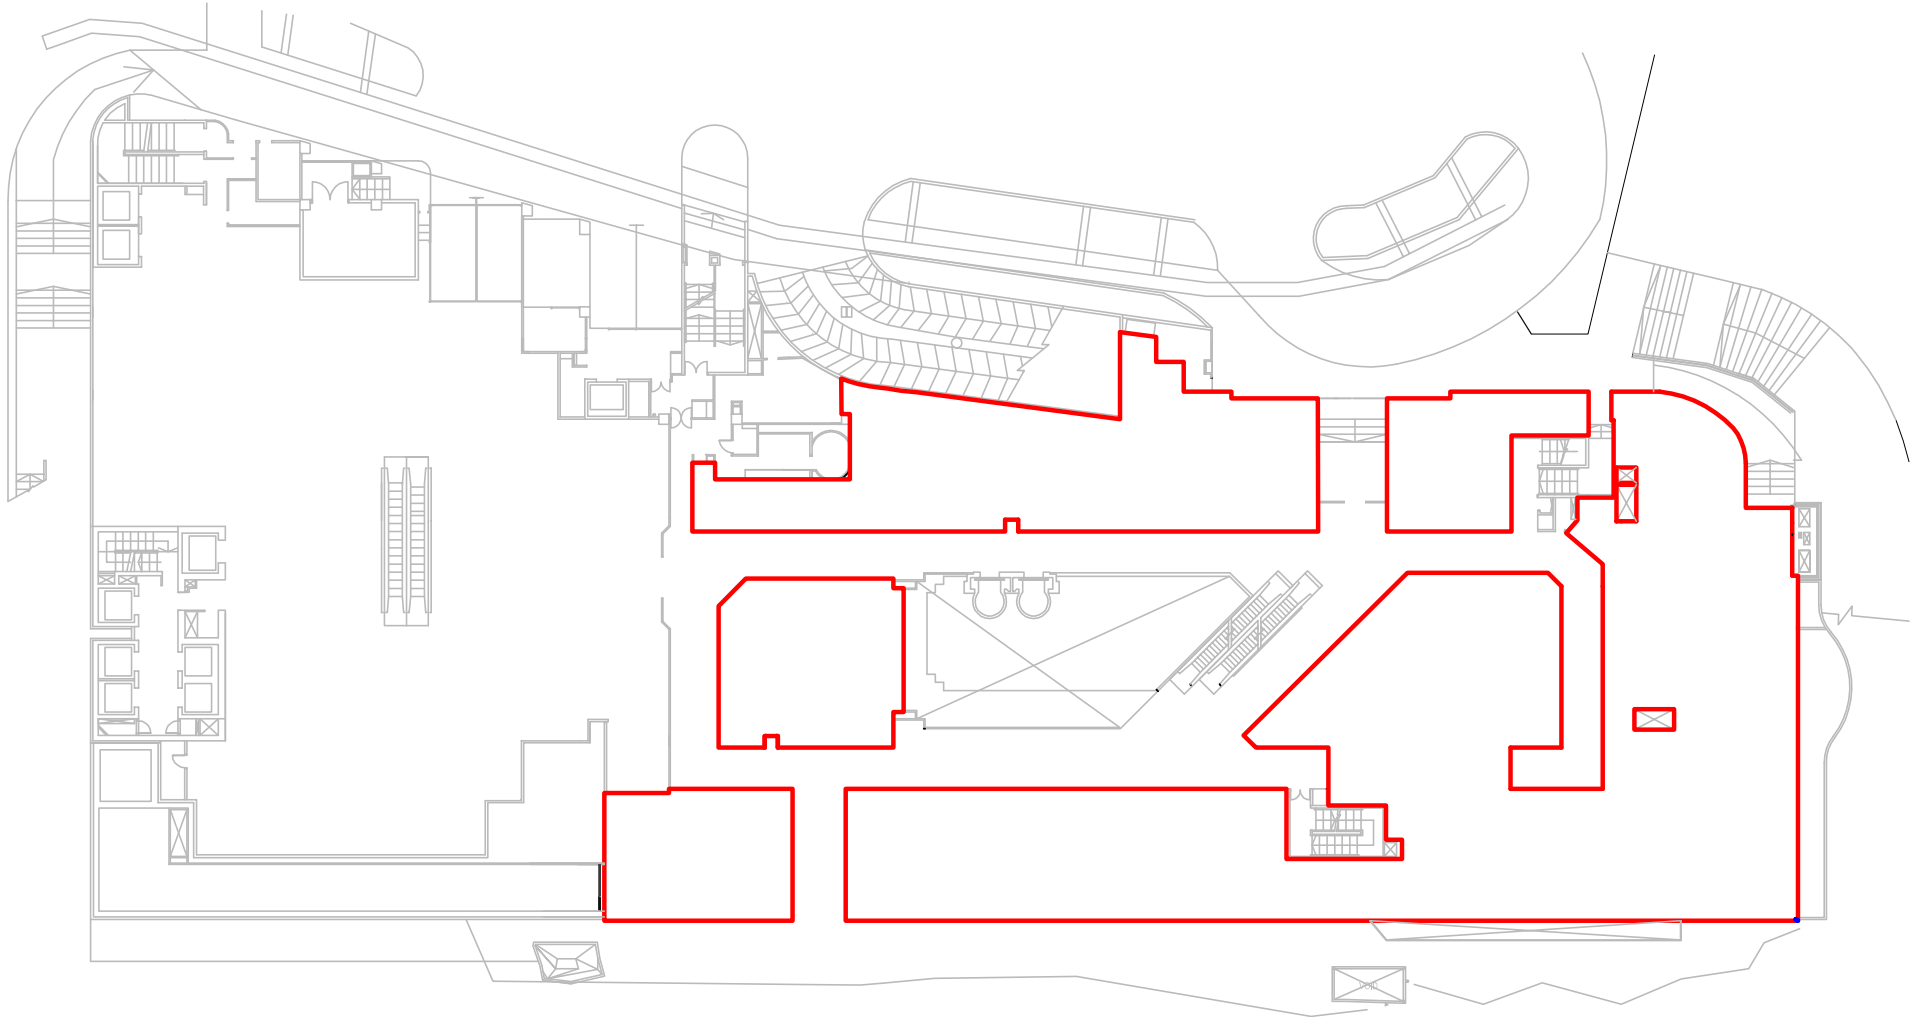

LINK TO
Ngee ANN CITY

LINK TO
MRT

BASEMENT PLAN
WISMA ATRIA

LEGEND

STRATA AREA

1ST STOREY PLAN
WISMA ATRIA

LEGEND

STRATA AREA

2ND STOREY PLAN
WISMA ATRIA

LEGEND

 STRATA AREA

**3RD STOREY PLAN
WISMA ATRIA**

LEGEND

STRATA AREA

4TH STOREY PLAN
WISMA ATRIA

LEGEND

STRATA AREA

10TH, 11TH, 13TH TO 16TH STOREY PLAN
WISMA ATRIA

17TH TO 18TH STOREY PLAN
WISMA ATRIA

19TH, 20TH, 22ND STOREY PLAN
WISMA ATRIA

21ST STOREY PLAN
WISMA ATRIA