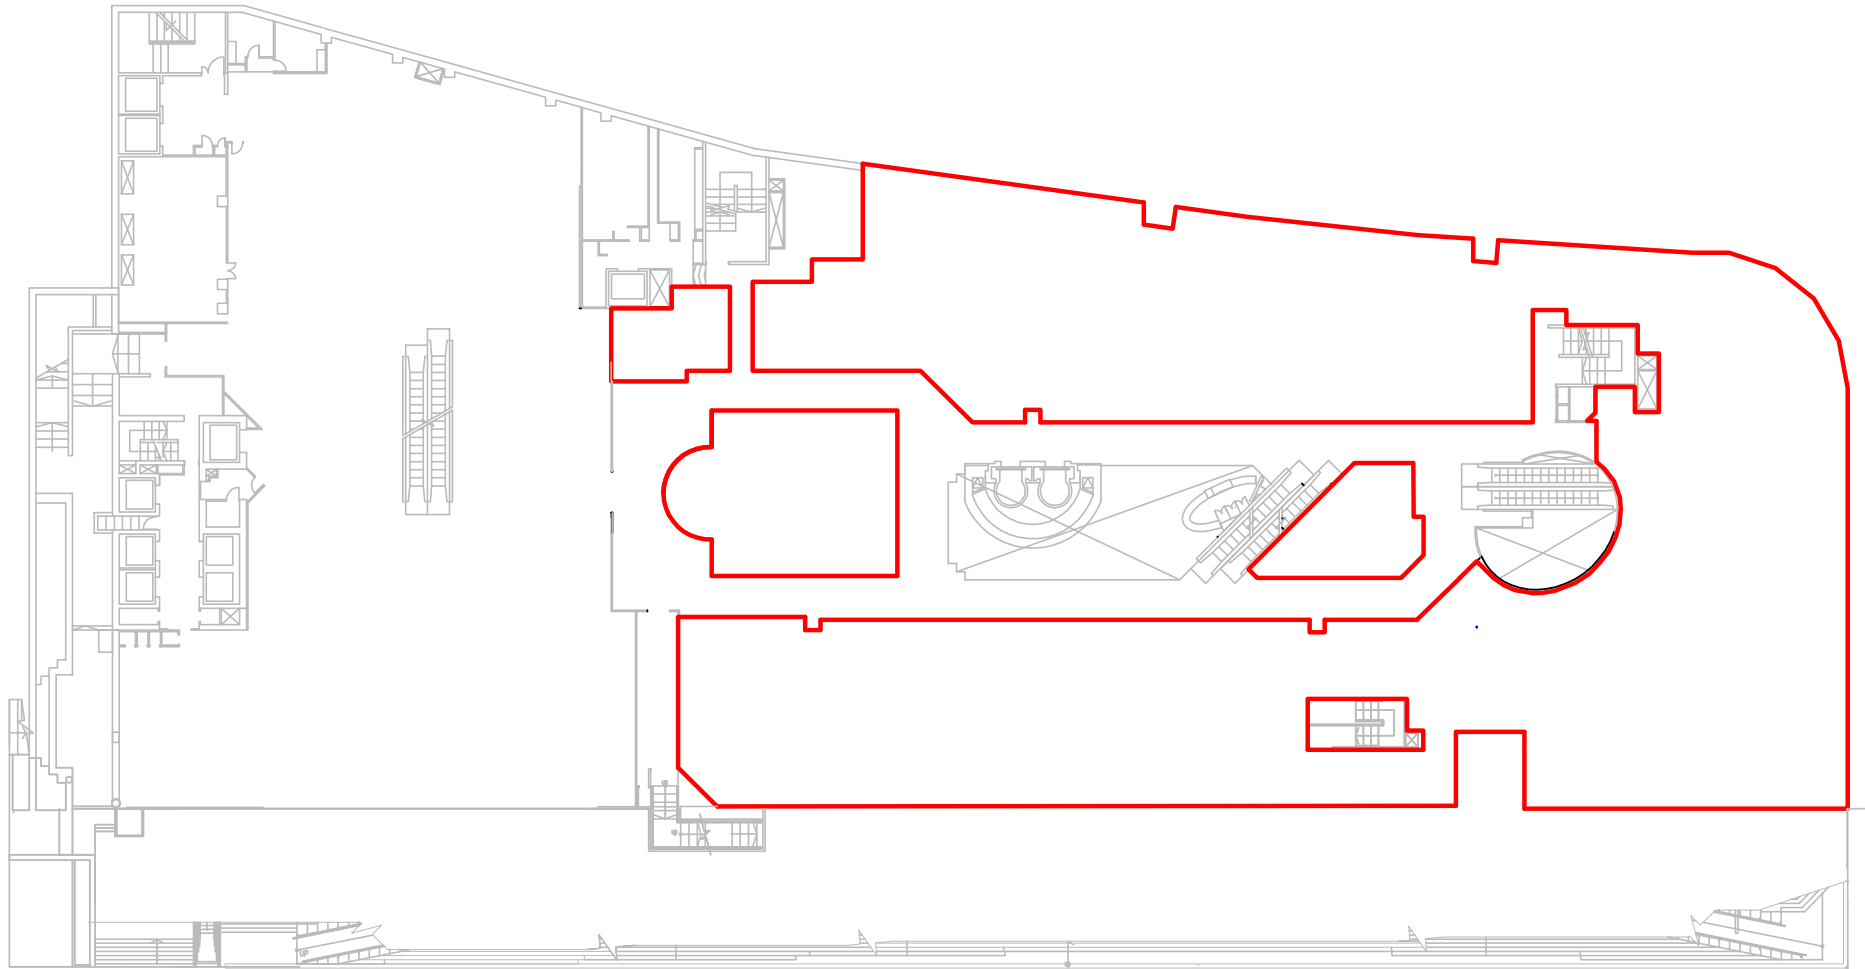

LINK TO
Ngee ANN CITY

LINK TO
MRT

BASEMENT PLAN
WISMA ATRIA

LEGEND

STRATA AREA

1ST STOREY PLAN
WISMA ATRIA

LEGEND

STRATA AREA

2ND STOREY PLAN
WISMA ATRIA

LEGEND

 STRATA AREA

**3RD STOREY PLAN
WISMA ATRIA**

LEGEND

STRATA AREA

4TH STOREY PLAN
WISMA ATRIA

LEGEND

STRATA AREA

10TH, 11TH, 13TH TO 16TH STOREY PLAN
WISMA ATRIA

17TH TO 18TH STOREY PLAN
WISMA ATRIA

19TH, 20TH, 22ND STOREY PLAN
WISMA ATRIA

21ST STOREY PLAN
WISMA ATRIA