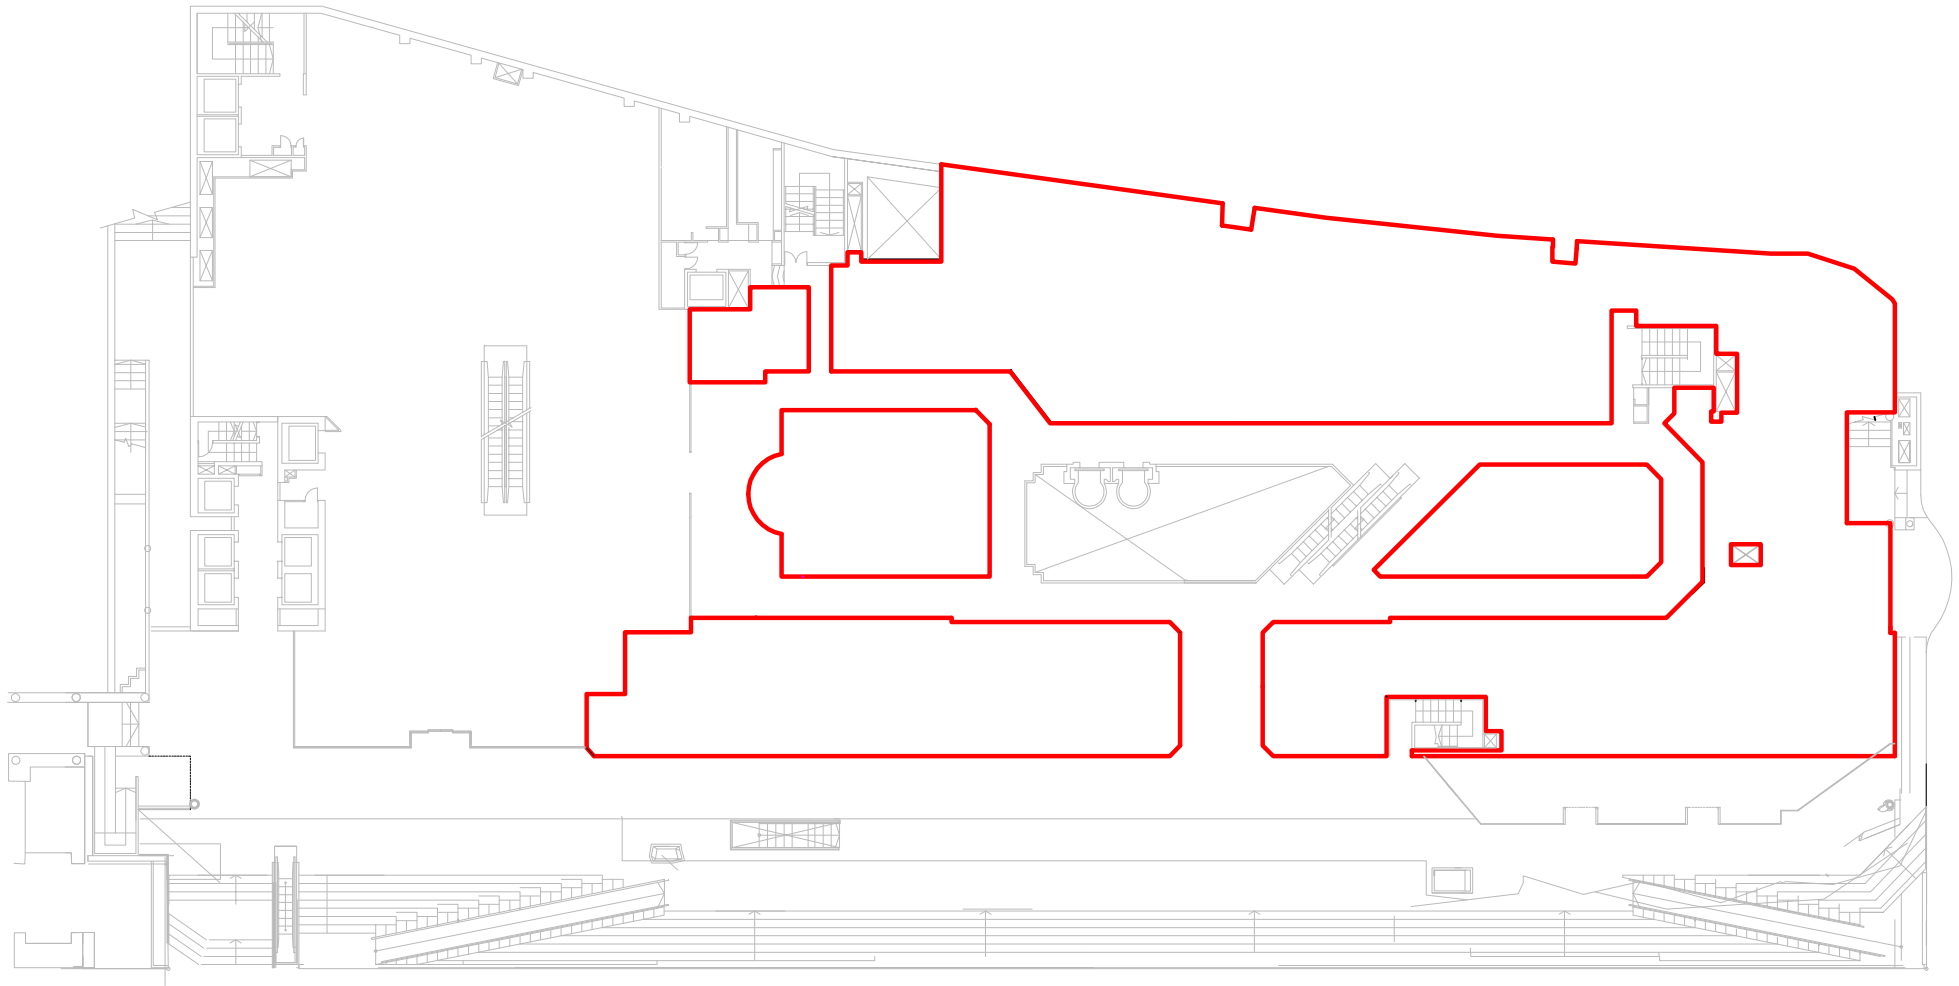

LINK TO
Ngee ANN CITY

LINK TO
MRT

BASEMENT PLAN
WISMA ATRIA

LEGEND

STRATA AREA

1ST STOREY PLAN
WISMA ATRIA

LEGEND

STRATA AREA

2ND STOREY PLAN
WISMA ATRIA

LEGEND

 STRATA AREA

**3RD STOREY PLAN
WISMA ATRIA**

LEGEND

STRATA AREA

4TH STOREY PLAN
WISMA ATRIA

LEGEND

STRATA AREA

10TH, 11TH, 13TH TO 16TH STOREY PLAN
WISMA ATRIA

17TH TO 18TH STOREY PLAN
WISMA ATRIA

19TH, 20TH, 22ND STOREY PLAN
WISMA ATRIA

21ST STOREY PLAN
WISMA ATRIA